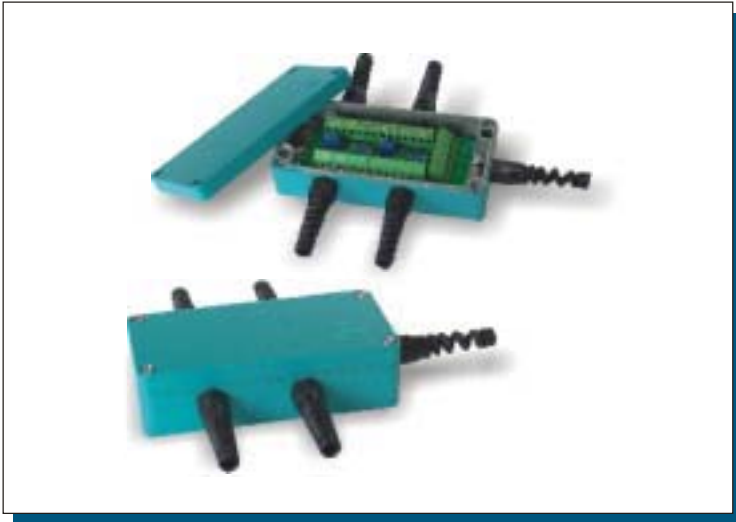

JUNCTION BOX JB 02

Features

- ◆ Cast aluminum, plastic-sprayed.
- ◆ Easy to assemble and calibrate, high reliability.
- ◆ Fully encapsulated, water proof and moisture proof.
- ◆ Operating temperature: -40 C ~ +85 C
- ◆ IP65

Description

- ◆ Special for scales
- ◆ 2 to 8 channel, load cells with 4 wire cable

Part Number	Channel
JB02-2	2
JB02-3	3
JB02-4	4

Outline Dimensions in mm(inches)